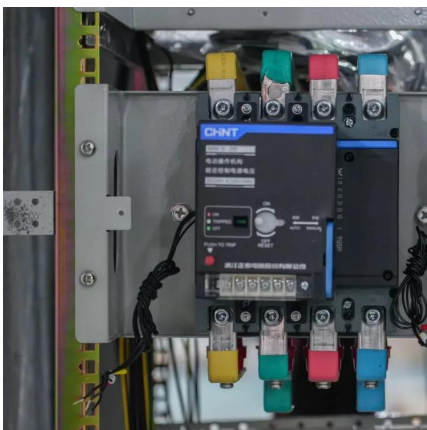

[Fixed and Withdrawn Circuit Breakers](#)

Oct 23, 2023 · The withdrawable circuit breaker switchgear needs to be equipped with a separate grounding switch, which is generally on the outlet side, and it is difficult to install on the busbar ...

[Instruction manual BA 627/01 GB (only valid in ...)](#)

Mar 15, 2024 · The vacuum circuit-breaker of type VD4 on withdrawable truck are intended for indoor installation in air-insulated switchgear of withdrawable design. Their switching capacity ...

[Kazakhstan Circuit Breaker Market Outlook ...](#)

Kazakhstan Circuit Breaker market report thoroughly covers market by types, applications, and regions. The market report provides an unbiased and ...