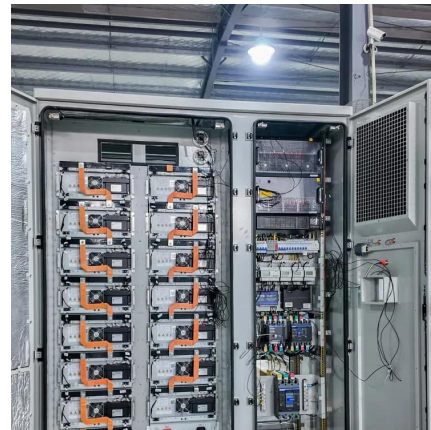

[5GHz 300Mbps Outdoor Wireless Base Station](#)

May 10, 2020 · TP-LINK's 5GHz 300Mbps * Outdoor Wireless Base Station is specifically designed to provide an effective solution for outdoor wireless networking applications. With its ...

[5 GHz N300 Outdoor Wireless Base Station](#)

Jun 5, 2024 · 5 GHz N300 Outdoor Wireless Base Station Product Overview Dahua's DH-PFWB5-90n is 5 GHz base station that delivers high-performance and stable operation. This ...