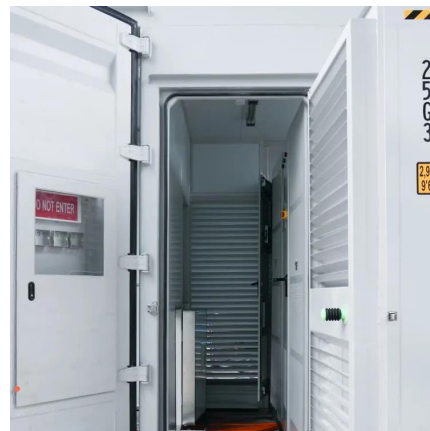

[Outdoor battery cabinet for communication base stations](#)

The outdoor integrated cabinet battery cabinet adopts a metal column frame structure, with the overall material made of galvanized steel plate + EPS sandwich panel or galvanized steel ...

[Weatherproof Battery Enclosures for Solar & 12v Batteries , Outdoor](#)

Protect your solar batteries with AZE Telecom's weatherproof battery enclosures. Explore durable outdoor 12v battery storage, pole-mounted battery boxes, and wall-mounted enclosures ...