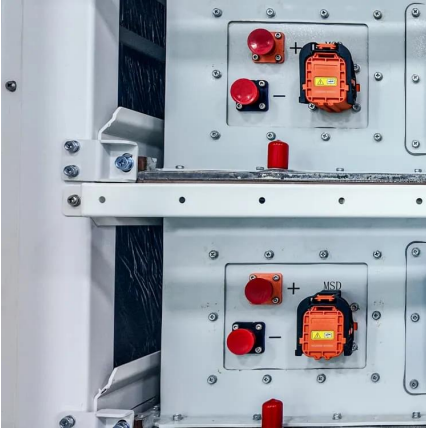

Where can I get BESS outdoor base station power supply in Managua

Where can I get BESS outdoor base station power supply in Managua

[Base Station Energy Storage](#)

A base station energy storage system is a compact, modular battery solution designed to ensure uninterrupted power supply for telecom base stations. It supports stable operations during grid ...

[OUTDOOR POWER SUPPLY MODIFICATION IN MANAGUA KEY](#)

Where can I get BESS outdoor base station power supply in Riyadh What is a Bess system?At the heart of WEG's BESS solution is an advanced energy control and management solution. ...

[Integrated Solar-Wind Power Container for Communications](#)

This large-capacity, modular outdoor base station seamlessly integrates photovoltaic, wind power, and energy storage to provide a stable DC48V power supply and optical distribution. Perfect ...