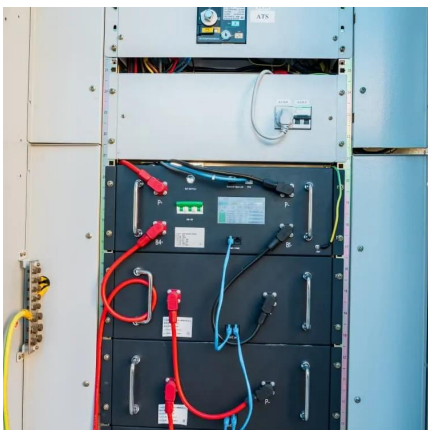

[BESS (Battery Energy Storage Systems)](#)

Boost energy storage with Industrial/Commercial & Home BESS, powered by lithium batteries. Ensure grid stability, savings, & backups. Plus, power base stations with Huijue Energy ...