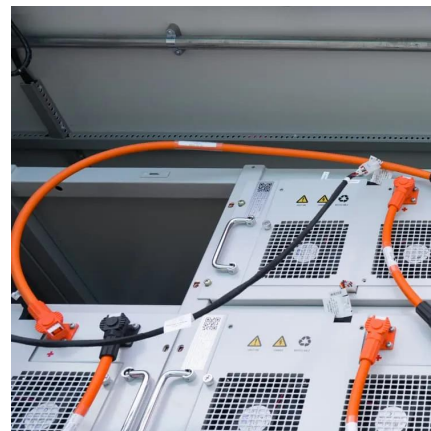

Where can I get BESS outdoor base station power supply in Managua

Where can I get BESS outdoor base station power supply in Managua

[Base Station Energy Storage](#)

A base station energy storage system is a compact, modular battery solution designed to ensure uninterrupted power supply for telecom base stations. It supports stable operations during grid ...

[Integrated Solar-Wind Power Container for Communications](#)

This large-capacity, modular outdoor base station seamlessly integrates photovoltaic, wind power, and energy storage to provide a stable DC48V power supply and optical distribution. Perfect ...