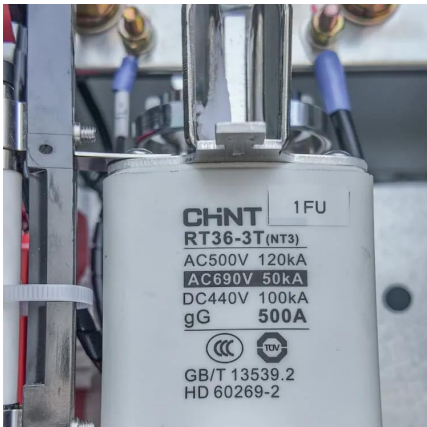

[Solar ESS System Explained: ROI, Tech Specs, and Buyer ...](#)

3 days ago · What Actually Makes Up a Solar ESS System? Many people assume an ESS is just a big battery. While the battery is the heart, the system requires a brain and a nervous system ...