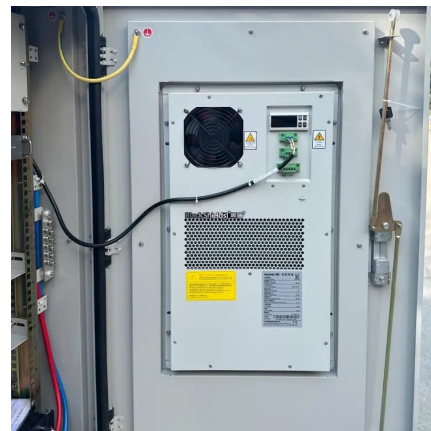

[Battery Cell, Module or Pack. What's the ...](#)

Jun 30, 2022 · The manufacturing of battery cells compared to battery packs or modules are two very different industrial processes. Battery cell ...