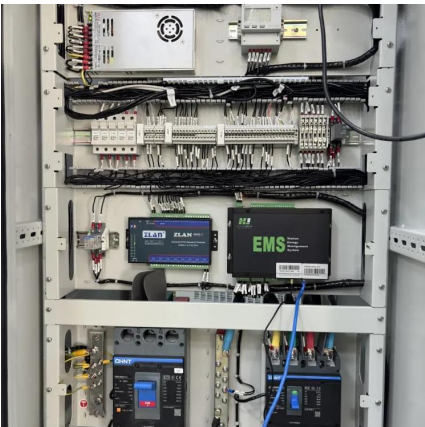

[Understanding Outdoor Power Stations: All You Need to Know](#)

Learn all about outdoor power stations, their working principle, charging methods, main accessories, and application scenarios. Topwell Power's TWE-LF500W model offers a range ...

[How to choose an outdoor power supply?](#)

Dec 26, 2024 · 2, the power of the larger outdoor power supply (500W or more), more to see Wh, because you can better calculate the power supply time for high-power devices. For example, ...

[What Is Outdoor Power Supply (Energy Storage)?](#)

Oct 24, 2023 · Backup Power Supply: Outdoor energy storage systems can serve as backup power supplies for critical outdoor infrastructure, such as telecommunications equipment, ...