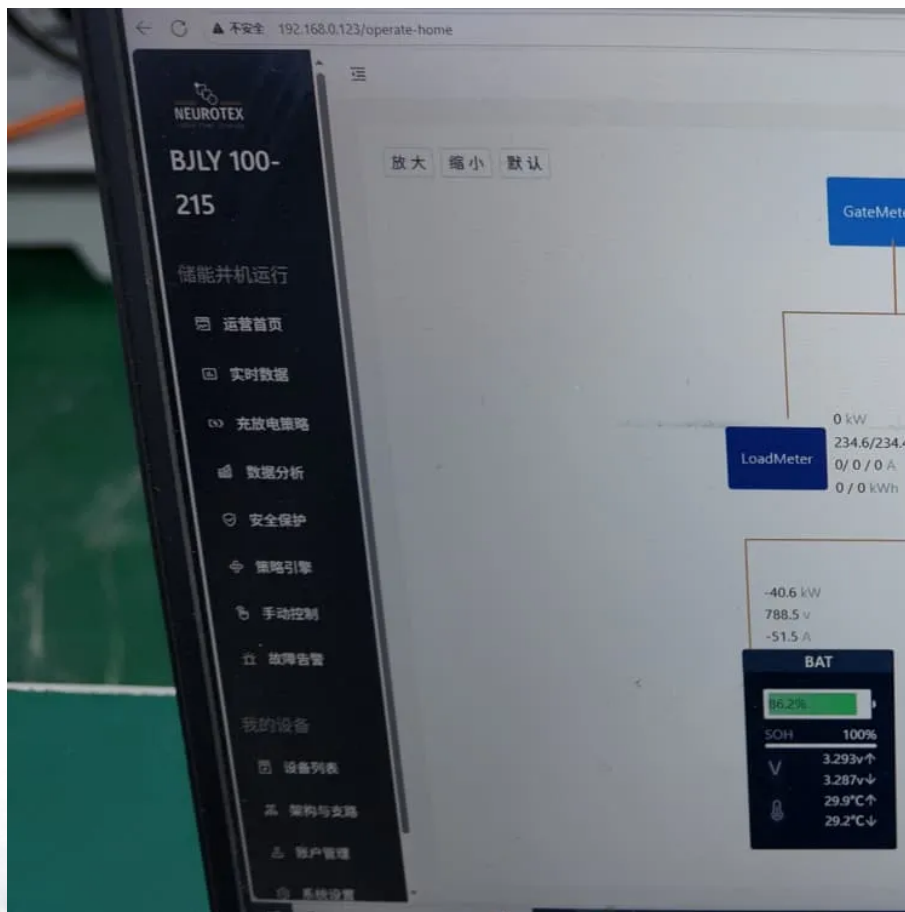

St George New Energy Battery Cabinet Chassis Communication Power Supply

St George New Energy Battery Cabinet Chassis Communication Pow

[Energy Storage Battery Cabinet , AEME](#)

The energy storage battery cabinet is a modular energy storage solution designed to meet the demands of international markets. It deeply integrates advanced battery management, ...