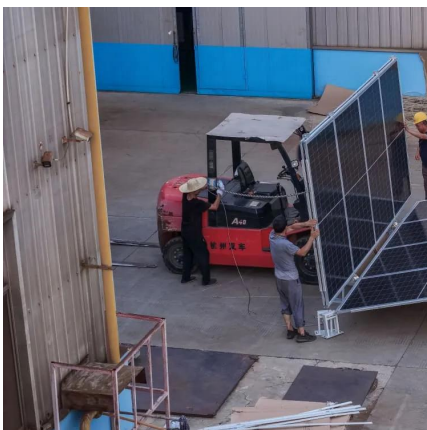

[Outdoor DC UPS Backup Power](#)

4 days ago · Powers outdoor surveillance and communication equipment such as cameras, gateways, antennas, P2P radios, etc. Provides at least 24 hours and up to 10 days of backup ...