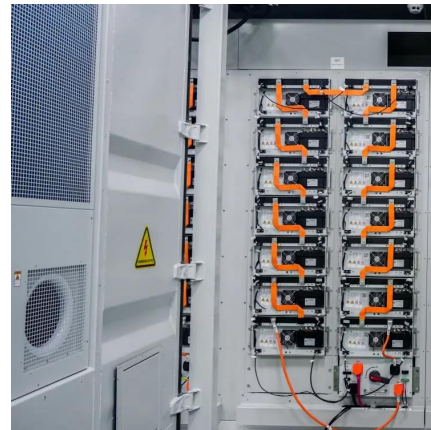

Sophia outdoor communication power supply BESS 24 hours door-to-door service

Sophia outdoor communication power supply BESS 24 hours door-to

SOPHIA ASSEMBLED OUTDOOR POWER SUPPLY ...

The 1000W advanced outdoor power supply not only has a cool appearance and light weight, but also has a 1000W output power; The battery with built-in lithium iron phosphate has a longer ...

IP55 POWER SUPPLY OUTDOOR COMMUNICATION BASE ...

Where can I get BESS outdoor base station power supply in Riyadh What is a Bess system?At the heart of WEG's BESS solution is an advanced energy control and management solution. ...