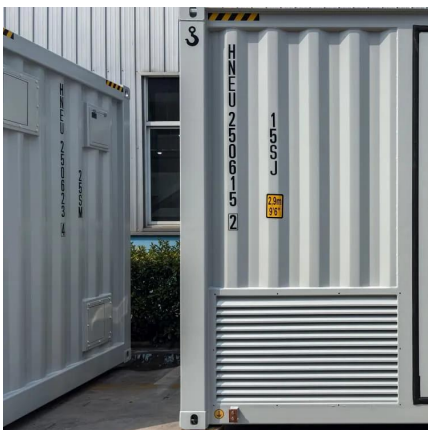

[Energy Storage Growatt Max 500kw Solar Inverter 100kw Inverter ...](#)

Energy Storage Growatt Max 500kw Solar Inverter offers 100kw, 25kw, 110kw models for on-grid solar systems. Best price, 10-year warranty, and dual output types., Alibaba