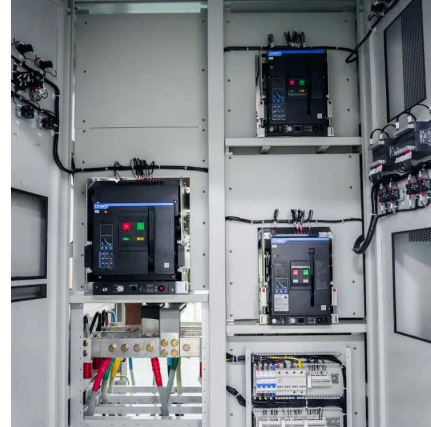

[Hybrid Inverter Energy Storage Power ...](#)

1 day ago · The Hybrid Inverter Energy Storage Power from 30-500kW offers a versatile and integrated design that seamlessly supports loads and ...

Contact Us

For catalog requests, pricing, or partnerships, please visit:
<https://llsolarenergy.co.za>