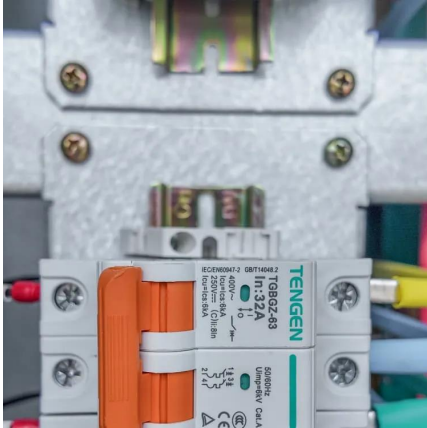

Solar panel rail model specifications

Overview

What is spc-r001 solar PV mounting rail?

Specification: Item : Solar PV Mounting Rail Model – SPC-R001 Weight (kg/m) : 0.7 kg / meter ; Packing : 500 Pieces / Carton ; 1. SPC-R001 Mounting Rail has 3 sides for installing, top side for Solar Panel , Bottom and Side for tile hook , Top and Side are for Bolts, bottom side is for T-Bolt or ordinary bolt. 2.

What is a universal solarmount rail system?

allenge. The universal SolarMount rail system has three options which can be assembled into a wide variety of PV mounting structures to accommodate an job site.Unirac provides a technical support system complete with installation and code compliance documentation, an on-line estimator and design assistance to help you solve the toughest.

What are the different types of PV module rails?

Easy Installation PV module rails SPC-R001, well design for wide flexibility mounting structures . Anodized PV Modules Aluminum Rails (SPC-R001) for compatible mounting systems . – Factory direct PV module mounting aluminum rails, light-weight, anodized finished .

Solar panel rail model specifications

[Photovoltaic panel rail model specifications](#)

Solar PV Mounting Rail SPC-R001 is a customizable length aluminum rail used for solar panel installation. It can support solar panels with strong strength when installed on tile roofs. The ...