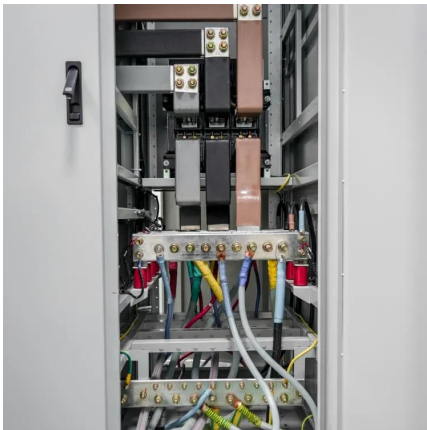

[SPH 4000-10000TL3 BH-UP , Three Phase Hybrid , Growatt](#)

Efficient three-phase hybrid inverter for solar energy storage and management, offering scalability, flexibility, and advanced features for residential and commercial use.