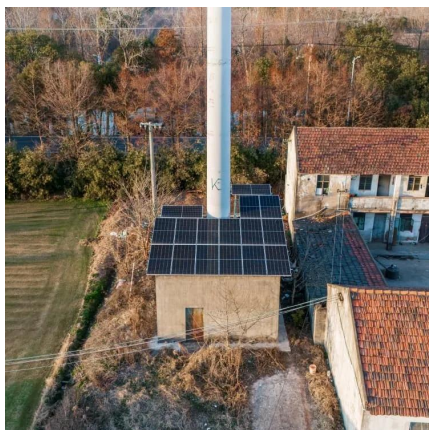

[China 480W Solar Panel Manufacturers ...](#)

Sep 17, 2025 · Jingsun 480W solar panels are marine grade fixed, non-flexible monocrystalline products. It can withstand the impact of strong ...