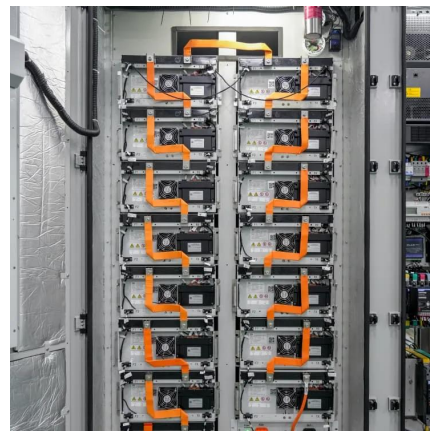

Sierra Leone rural home outdoor power supply BESS

Who is supplying containerized solar power in Sierra Leone? Photo: Michael Duff - InfraCo PowerGen, through their Sierra Leone project company Off-Grid Power (SL) Ltd*, has ...

BESS method for outdoor communication power supply

Dec 1, 2025 · Some BESS suppliers mandate uninterrupted power to maintain the operation of thermal management systems, ensuring battery temperatures remain within desired limits to ...