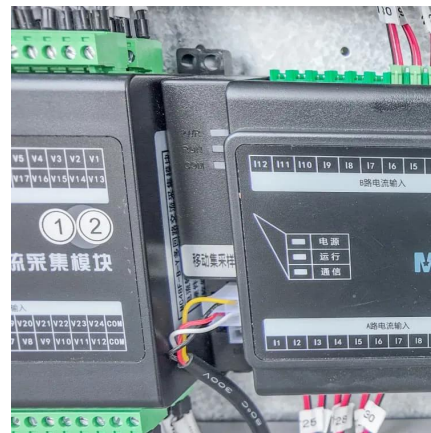

Southern European Energy Storage Company Sarajevo Plant ...

Bulgaria to get energy boost with EIB-NEK deal on new hydropower plants The European Investment Bank (EIB) will provide advisory support to Natsionalna Elektricheska Kompania ...

SARAJEVO CONTAINER ENERGY STORAGE EQUIPMENT

What is the material of the energy storage cabinet container Currently, weathering steel is a widely used structural material for energy storage containers has good mechanical strength, ...