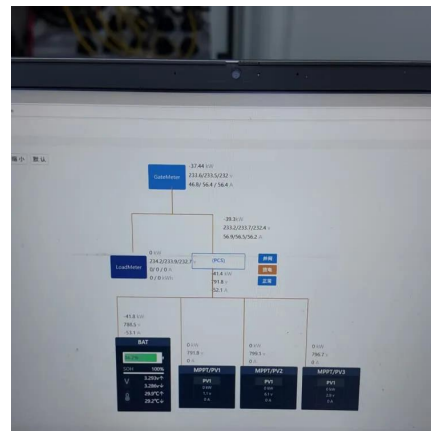

Escale à l'aéroport de Keflavik: Que faire , VoyageForum

Trop long dans l'aéroport et trop court pour faire quoi que ce soit, même si vous ne récupérez pas les bagages Le transfert n'est pas ultra onéreux. Le Harpa est à voir absolument, se ...