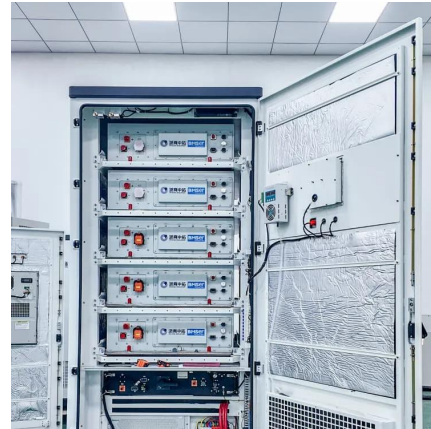

Commercial and Industrial Energy Storage Cabinet BESS

All-in-One Design: Compact, pre-assembled solution for easy deployment and reduced installation time. High Scalability: Modular architecture allows for flexible capacity expansion. Robust ...