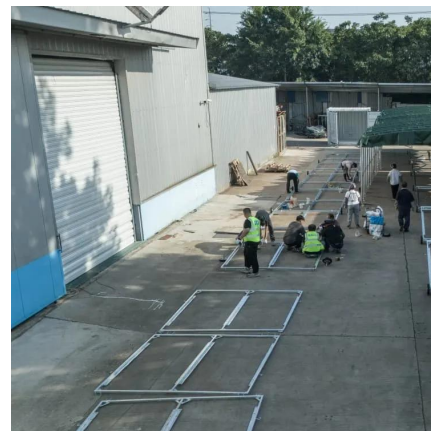

[BESS Container 500KW 2MWH 40FT Energy ...](#)

1 day ago · The Bluesun 40-foot BESS Container is a powerful energy storage solution featuring battery status monitoring, event logging, ...