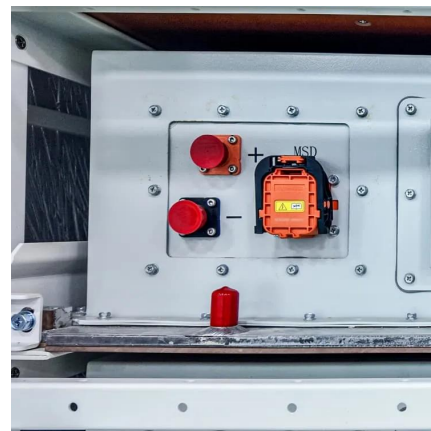

[Flexible and Portable: Battery Energy Storage Containers](#)

Battery Energy Storage Container Large battery energy storage containers usually use a 40-foot container as the carrier and integrate energy storage systems (including photovoltaic cells and ...

[Flexible and Portable: Battery Energy Storage ...](#)

Battery Energy Storage Container Large battery energy storage containers usually use a 40-foot container as the carrier and integrate energy ...