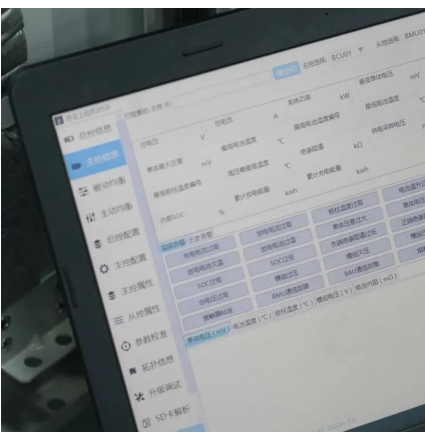

[solarfold , Mobile Solar Container](#)

The solarfold Photovoltaic Container is mobile for universal deployment with a light and versatile substructure. The semi-automatic electric drive unit ...