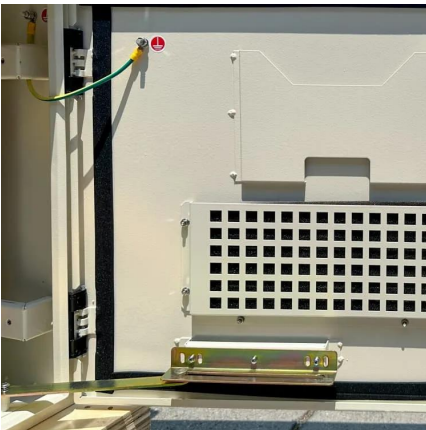

[Wonvolt 500kw 600kw Solar System 600kwh 800kwh 1mwh Container ...](#)

Nov 30, 2025 · Solar panel---N type Monofacial or Bifacial dual glasses solar pv panel 420W-750W optional, black frame or silver frame Solar Inverter-- On grid system we can add PCS ...

[ALUMERO systems -- solarfold](#)

4 days ago · The Solarfold photovoltaic container can be used anywhere and is characterized by its flexible and lightweight substructure. The semi-automatic electric drive brings the mobile ...

[solarfold . Mobile Solar Container](#)

The solarfold Photovoltaic Container is mobile for universal deployment with a light and versatile substructure. The semi-automatic electric drive unit manoeuvres the mobile photovoltaic ...