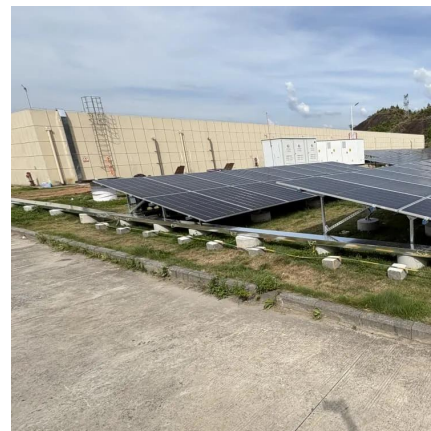

[Ess Container 250kwh 500kwh 1mwh Batteries Solar Energy Storage ...](#)

Nov 18, 2025 · Ess Container 250kwh 500kwh 1mwh Batteries Solar Energy Storage in Container LFP Battery System, Find Details and Price about Energy Storage System LFP from Ess ...

[Battery energy storage system (BESS) container, BESS container ...](#)

16 hours ago · Battery energy storage system container , BESS container / enclosure About Battery energy storage system container, BESS container / enclosure BESS (Battery Energy ...