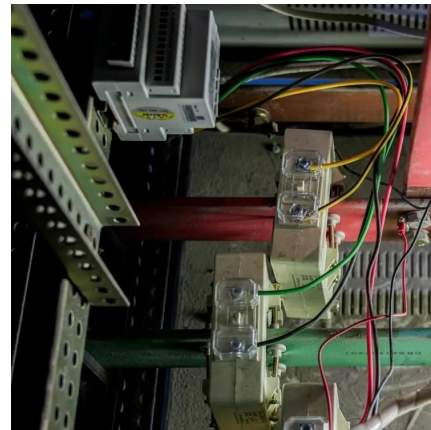

Outdoor communication power supply BESS solution

Outdoor communication power supply BESS solution

[BESS \(Battery Energy Storage Systems\)](#)

Boost energy storage with Industrial/Commercial & Home BESS, powered by lithium batteries. Ensure grid stability, savings, & backups. Plus, power base stations with Huijue Energy ...

[Battery Energy Storage System \(BESS\): Unlocked by IoT](#)

3 days ago · What Is BESS? A Battery Energy Storage System (BESS) is an integrated technology solution that stores electrical energy for later use. It's the key to balancing the ...

[BESS battery as outdoor communication power supply](#)

Leveraging Battery Energy Storage for Enhanced Efficiency in BESS can act as a reliable backup power source during grid outages. The stored energy in the batteries is readily available to ...