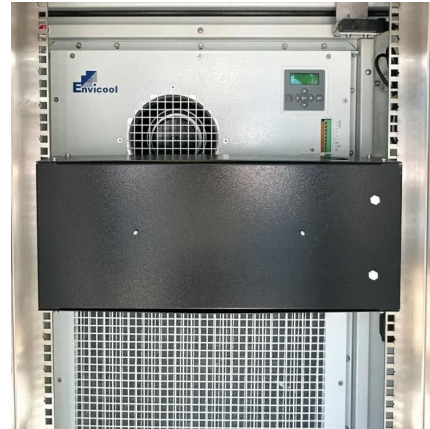

[Niue Outdoor Communication Power Supply BESS Platform](#)

In addition to Australia's support, the New Zealand Government contributed $2.5 million to relocate and restore Niue's Battery Energy Storage System (BESS). This funding has allowed ...