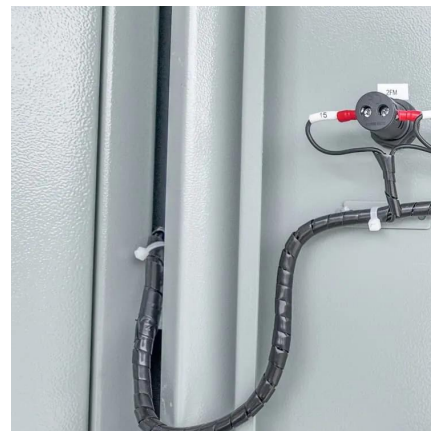

[Outdoor Power Cabinet , Power Cabinet , NPX06-H1](#)

LongXing outdoor power cabinet provides flexible size options, offers the ideal enclosure solution to build the whole base station inside. The cabinets system supports network equipment, ...

[Compact Outdoor Cabinet for 5G & 4G Base Stations](#)

The Compact Outdoor Cabinet for Base Station is designed to house telecom equipment in space-constrained outdoor environments. With a weatherproof and corrosion-resistant ...