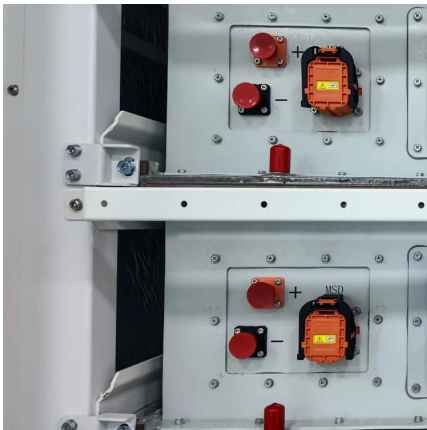

mounts, ...

[Large-scale Outdoor Communication Base Station , Reliable ...](#)

Detailed introduction The Large-scale Outdoor Communication Base Station is a state-of-the-art, container-type energy solution for communication base stations, smart cities, transportation ...

[Outdoor Photovoltaic Energy Cabinet, Base Station Energy ...](#)

Highjoule's Outdoor Photovoltaic Energy Cabinet and Base Station Energy Storage systems deliver reliable, weather-resistant solar power for telecom, remote sites, and microgrids. ...

[Power Beyond Limits with BLUETTI New AC240 IP65 ...](#)

LOS ANGELES, April 4, 2024 /PRNewswire/ -- BLUETTI, the pioneer in portable power solutions, is gearing up to revolutionize outdoor adventures once again with its latest innovation, the ...