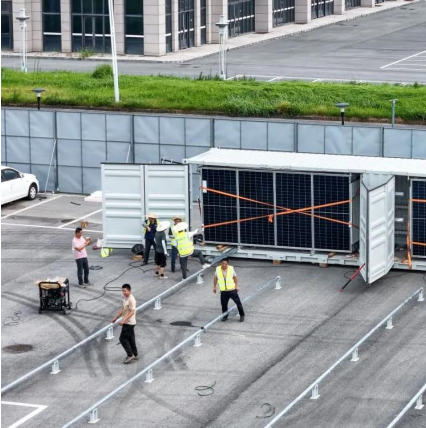

New Energy Battery Cabinet Connector Base Station

New Energy Battery Cabinet Connector Base Station

[BESS \(Battery Energy Storage Systems\)](#)

Boost energy storage with Industrial/Commercial & Home BESS, powered by lithium batteries. Ensure grid stability, savings, & backups. Plus, power base stations with Huijue Energy ...

[New Energy Battery Connector](#)

Jun 24, 2025 · A New Energy Battery Connector is a connector specifically designed for applications in the field of new or renewable energy. The specifics of a new energy battery ...