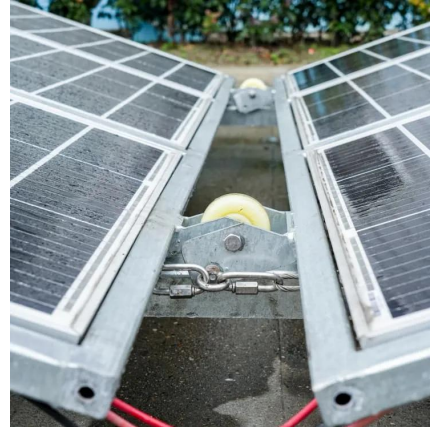

NANYA ENERGY STORAGE LITHIUM BATTERY TECHNOLOGY

Base station energy storage lithium iron battery
From a technical perspective, lithium iron phosphate batteries have long cycle life, fast charge and discharge speed, and strong high ...