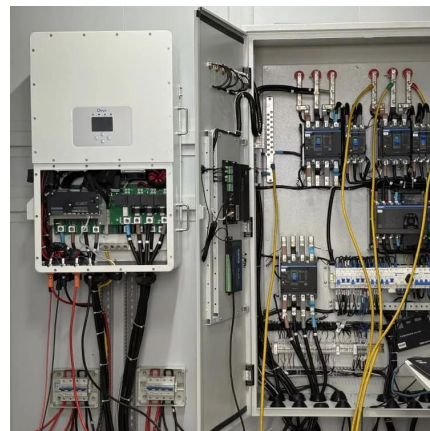

[Site Battery Storage Cabinet, Base Station Energy Storage](#)

A Site Battery Storage Cabinet is a modular energy backup unit specifically designed for telecom base stations. It houses lithium-ion batteries (typically LFP), BMS, EMS, and optional thermal ...