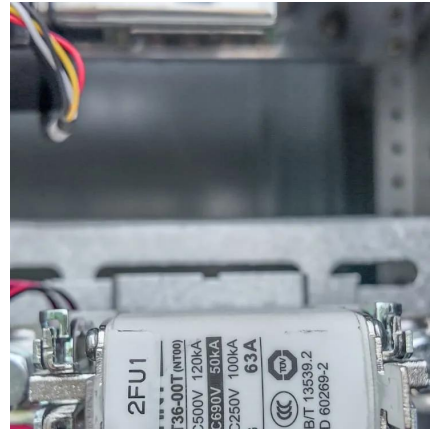

Liquid-cooled Energy Storage Cabinet

High Safety and Reliability o High-stability lithium iron phosphate cells. o Three-level fire protection linkage of Pack+system+water (optional). o Supports individual management for each cluster, ...