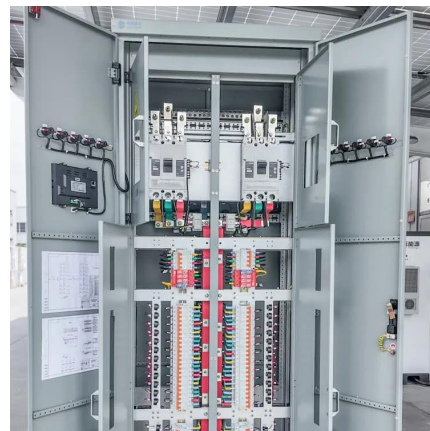

energy storage container

Oct 26, 2025 · The 1 MWh lithium-ion battery storage system, BMS, energy storage monitoring system, air conditioning system, fire protection ...