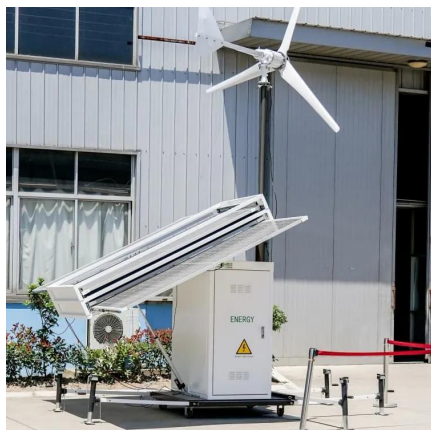

[Site Battery Storage Cabinet, Base Station Energy Storage](#)

A Site Battery Storage Cabinet is a modular energy backup unit specifically designed for telecom base stations. It houses lithium-ion batteries (typically LFP), BMS, EMS, and optional thermal ...