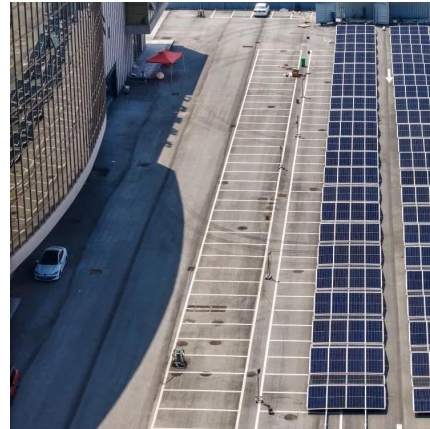

[Mobile communication base station , Shanghai Warner ...](#)

The mobile communication base station refers to radio wireless transmission between mobile communication switching center and telephone terminal. The base station plays an important ...