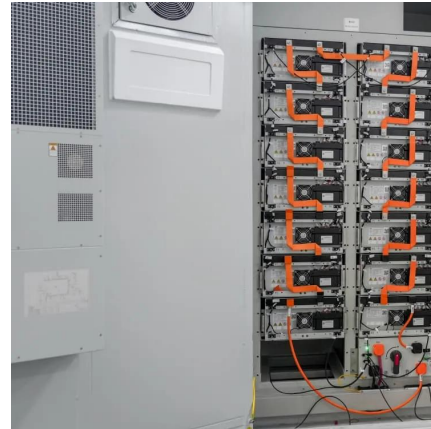

Industrial Solar ...

[200KWH Storage Energy Container Hybrid Ess Solar Battery ...](#)

Lithium Ion Battery Storage Container Solution. The 200KWH BESS containers contain more energy and AC& DC integrated design, reducing the initial investment of simple operation and ...