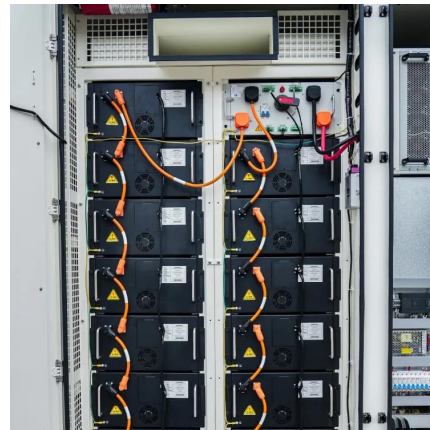

Mobile Energy Storage Container 200kWh Quotation and Payment Method

Mobile Energy Storage Container 200kWh Quotation and Payment M

200kwh Bess Solar Battery Container 20FT Battery Energy Storage

Dec 4, 2025 · The solar container inc ludes lighting, access control, fireprotection, and air conditioning. 20h can hold 1000kwh battery, invertercombiner box or PCS, 40hg can hold ...

SRBOX-200 , High-Voltage Battery Storage up to 200 kWh

The StackRack SRBOX-200 is an outdoor-rated, high-voltage modular battery system that consists of up to 14x 14.3 kWh batteries for up to 200kWh battery capacity. The unit is ...