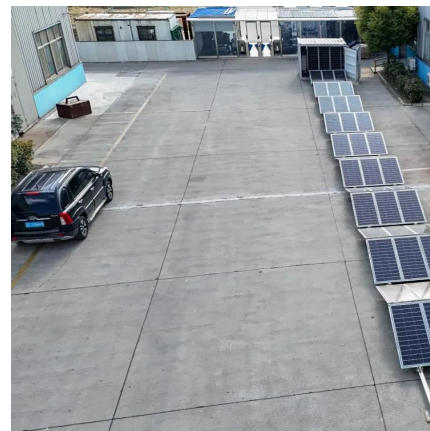

[Industrial & Commercial 200kwh Mobile Energy Storage System Container](#)

Key attributes Battery Type LiFePO4 Grid connection Off grid, Hybrid grid, On grid Place of Origin Guangdong, China Dimension (L*W*H) 2104*1004*2500mm Weight 2.51T Communication ...