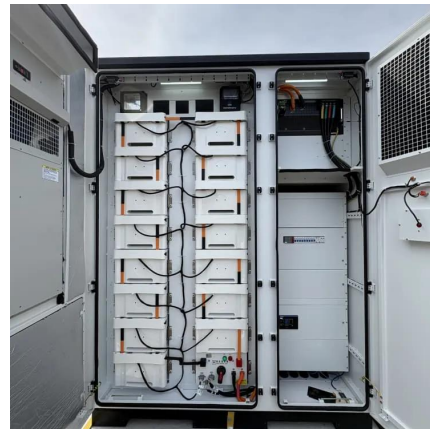

[Lithium Solar Batteries: The Future of Renewable Energy ...](#)

6 days ago · Explore lithium solar batteries and their benefits in renewable energy. Discover how they enhance solar systems for homes and businesses.