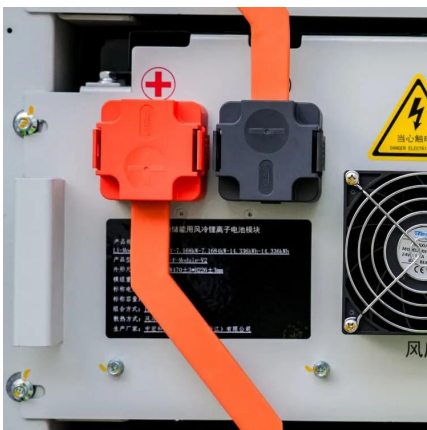

[Lithium Cell Solar Power Station Modular 25kwh Deep Cycle Energy](#)

Aug 17, 2025 · Designed with an integrated household appliance aesthetic, stacked energy storage systems feature a sleek size and easy installation. The modular stack design allows ...