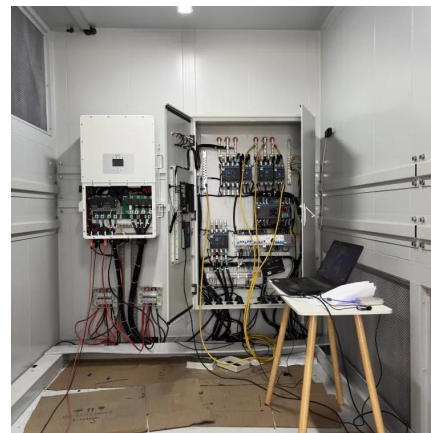

LJUBLJANA CONTAINER PHOTOVOLTAIC ENERGY STORAGE

Malta photovoltaic power station energy storage
With an investment of an estimated EUR47 million with European Union co-financing, this project includes the installation of two battery energy ...

Ljubljana Lithium Battery Packs Powering Sustainable Energy ...

SunContainer Innovations - Summary: Explore how Ljubljana's lithium battery innovations are reshaping energy storage across industries. Discover key applications, market trends, and ...