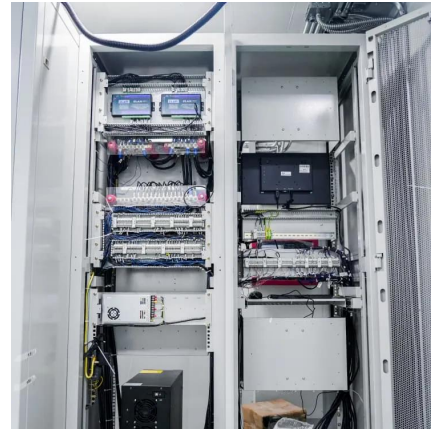

Ljubljana Energy Storage Power: The Future of Renewable Energy ...

Feb 22, 2025 · a city where every gust of wind and ray of sunlight gets stored like precious gems in a vault, ready to power homes during cloudy days or windless nights. That's exactly what ...

LJUBLJANA BATTERY CHARGING EXPLOSION PROOF CABINET

The battery cabinet for base station is a special cabinet to provide uninterrupted power supply for communication base stations and related equipment, which can be placed with various types ...