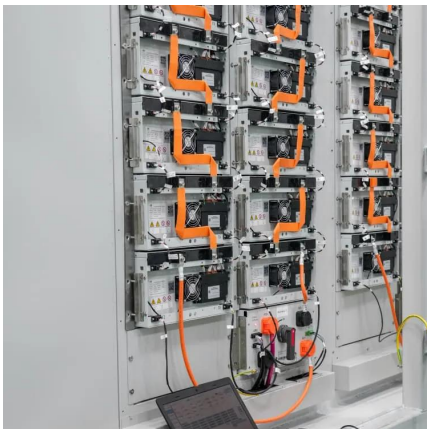

[Elecod Lithuania 50kW 100kWh outdoor cabinet ESS project](#)

Our 50kW100kWh outdoor cabinet ESS will participate in power dispatching alongside the customer's EV charging stations through the EMS, optimizing charging load and avoiding grid ...