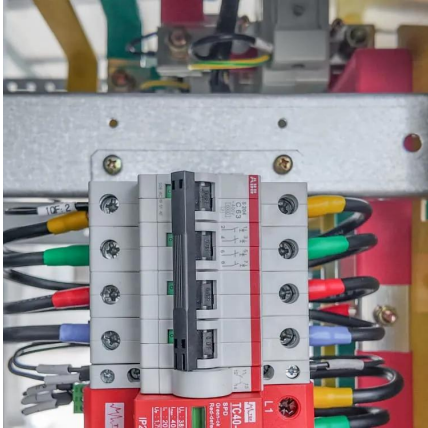

Lilongwe solar container communication station inverter grid connection maintenance construction

Lilongwe solar container communication station inverter grid connection

[LILONGWE ELECTRIC ENERGY STORAGE CONTAINER PLANT ...](#)

Photovoltaic Container

The integrated containerized photovoltaic inverter station centralizes the key equipment required for grid-connected solar power systems -- including AC/DC distribution, inverters, monitoring, ...

[Solis-6300-MV_Solis PV Station For 1500 V string inverter ...](#)

Solis-6300-MV is a 20ft standard container-based turnkey solution with all necessary parts integrated inside, including an MV oil-immersed transformer, MV gas-insulated switchgear, all ...