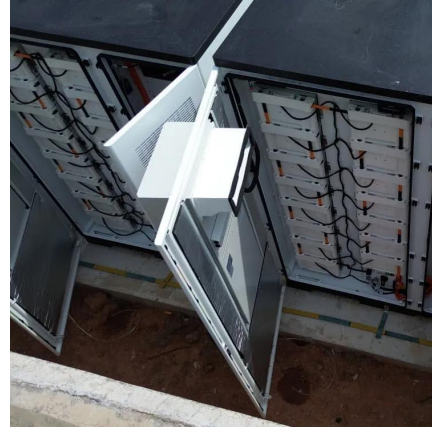

[Where to Repair Your Inverter in Lilongwe Expert Solutions ...](#)

SunContainer Innovations - Looking for reliable inverter repair services in Malawi's capital? This guide reveals top-rated repair options, maintenance tips, and how to avoid common solar ...