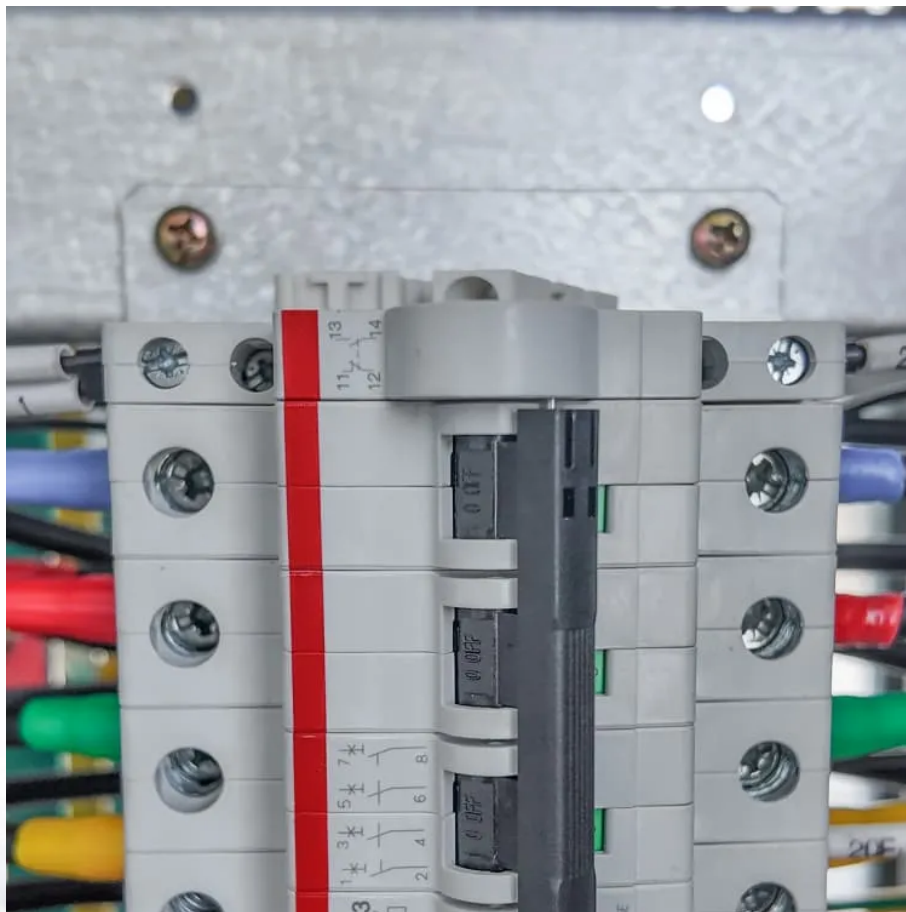

Lilongwe Emergency solar container outdoor power Customization

Overview

What is LZY mobile solar container system?

LZY Mobile Solar Container System - The rapid-deployment solar solution with 20-200kWp foldable PV panels and 100-500kWh battery storage. Set up in under 3 hours for off-grid areas, construction sites & emergency power. Get a quote today!.