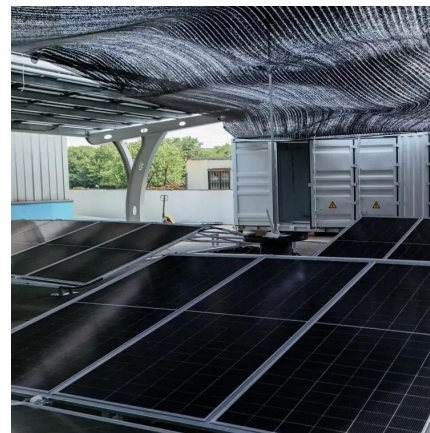

### [5MW Supercapacitor Prefabricated Cabin: Ushering in a New ...](#)

Oct 15, 2025 · The 5MW supercapacitor prefabricated cabin is not a simple "stack of supercapacitors," but a "plug-and-play" energy storage device that integrates core ...

### [SNEC 2025 Today's Times: Interpreting Innovative FM Energy Storage ...](#)

Jun 16, 2025 · With two heavyweight products - 5MW 20-foot ultra-high-power prefabricated cabin and 140V titanium-based supercapacitor liquid-cooled module - the company landed strongly ...

### [ENERGY STORAGE AND PREFABRICATED CABINS](#)

Internal system of energy storage prefabricated cabin With the core objective of improving the long-term performance of cabin-type energy storages, this paper proposes a collaborative ...

### [Energy storage prefabricated cabin model](#)

A prefabricated cabin for ships is built on a factory assembly line where construction is easier and quicker than aboard ship. Pre-manufactured cabins offer reduced system installation ...