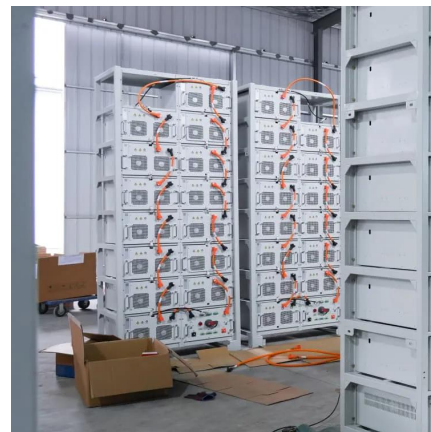

[Supercapacitors for energy storage applications: Materials, ...](#)

Dec 25, 2024 · Finally, we offer a general perspective on the potential applications of supercapacitors in various energy storage systems, emphasizing their role in addressing the ...