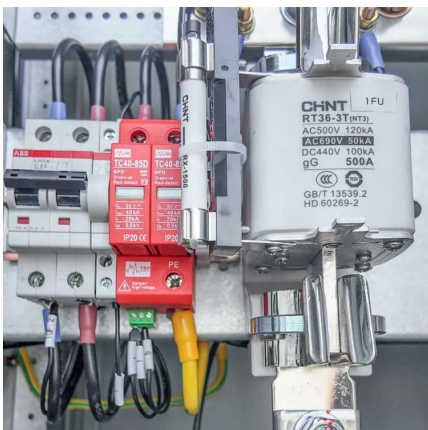

[Southern Europe outdoor communication power supply ...](#)

Nov 8, 2025 · Malabo Outdoor Power Supply BESS Roof - Integrated Photovoltaic Power Stations Roof - integrated photovoltaic power stations combine the functionality of solar power ...

[BESS Outdoor Power Supply Company in Rome](#)

About BESS Outdoor Power Supply Company in Rome As the photovoltaic (PV) industry continues to evolve, advancements in industrial and commercial energy storage systems, ...

[What are the business opportunities for outdoor ...](#)

Nov 24, 2025 · Nov 9, 2023 · BESS offers rapid power output adjustments critical for grid stability, responding to supply and demand fluctuations, minimising outages, and ensuring reliable ...