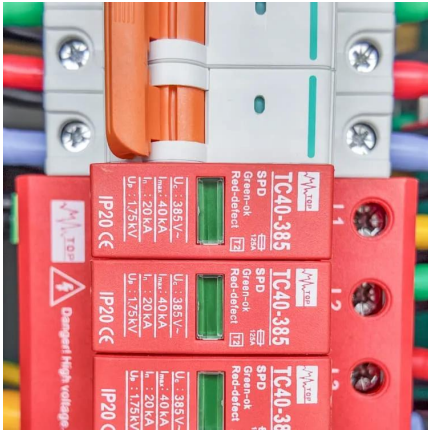

Is Rome s outdoor communication power supply BESS