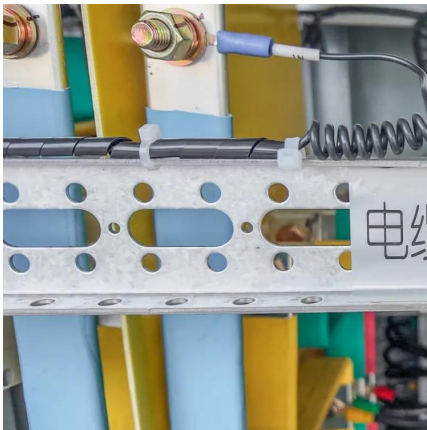

Inverter high voltage arc

Overview

What is a high-voltage arc module?

It generates a high-voltage arc of up to 15,000 volts from a low voltage DC input, commonly used in ignition systems, scientific demonstrations, and hobbyist high-voltage applications. This module is perfect for users looking to experiment with spark gaps, ignition coils, or plasma arcs in a controlled, low-cost environment.

[15KV High Frequency DC High Voltage Arc Ignition Generator Inverter](#)

15KV High Frequency DC High Voltage Arc Ignition Generator Inverter Boost Transformer. Ideal for electronic usage, with toroidal coil structure and 10kVA capacity., Alibaba

[15KV Arc Ignition Generator Inverter DIY Kit](#)

4 days ago · 15KV Arc Ignition Generator Inverter DIY Kit is a compact, high-voltage module designed for educational and DIY experimentation. It generates a high-voltage arc

of up to ...

[15KV High Frequency DC High Voltage Arc Ignition Generator Inverter](#)

Up 207,Ignite your DIY projects with the 15KV High Frequency DC High Voltage Arc Ignition Generator. This integrated circuit kit is a reliable boost step up for 18650 batteries, crafted for ...