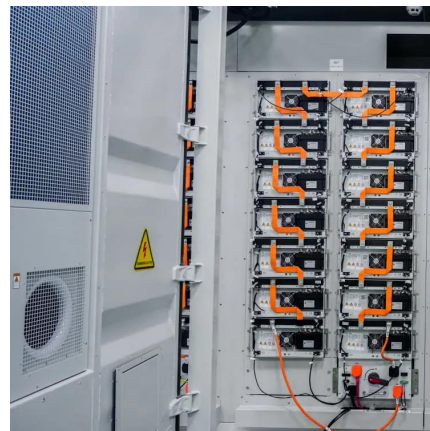

KR1500

Krieger 1500 Watts Modified Sine Wave Inverter
Get power on the GO! This heavy duty Power Inverter connects directly to a 12 Volt DC battery to power hand held power tools, televisions, ...

[1500 Watt Pure Sine Wave Power Inverter DC ...](#)

Aug 15, 2025 · 1500 Watt Pure Sine Wave Power Inverter DC 12V to 110V/120V AC Converter with 2 AC, 10W USB, and 18W Type-C Charging ...