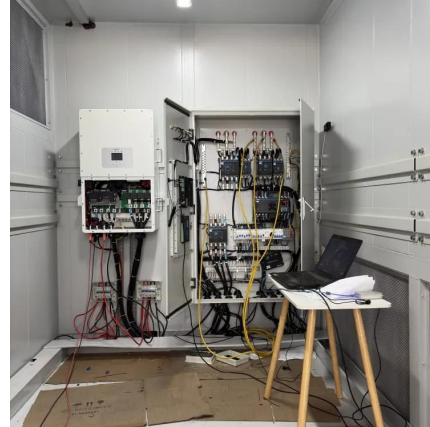

[How Much Do Outdoor Base Station Cabinets Usually Cost?](#)

Nov 19, 2025 · If you're building or upgrading a telecom site, the first of many big infrastructure questions is: How much does an outdoor base station cabinet cost? These rugged cabinets ...

Contact Us

For catalog requests, pricing, or partnerships, please visit:
<https://llsolarenergy.co.za>