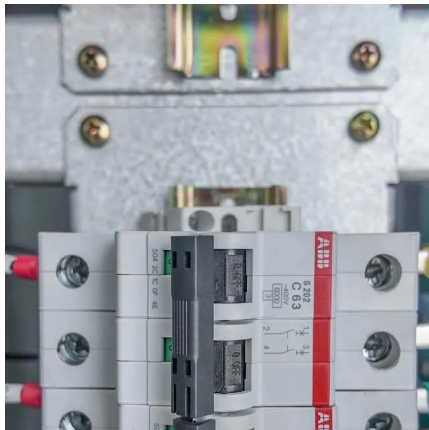

[IP55 Outdoor Integrated Communication Base Station ...](#)

Nov 23, 2025 · IP55 Outdoor Integrated Communication Base Station Stainless Steel Cabinet with 1000W Air Conditioner, Find Details and Price about IP55 Power Supply Enclosure IP55 ...