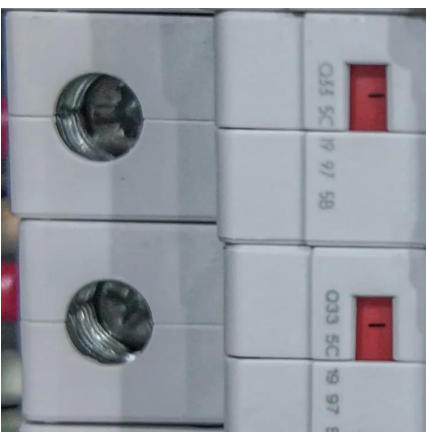

[TOWARD NET ZERO BASE STATIONS WITH INTEGRATED ...](#)

Base station integrated energy cabinet solution
Base station energy cabinet: a highly integrated and intelligent hybrid power system that combines multi-input power modules (photovoltaic, ...