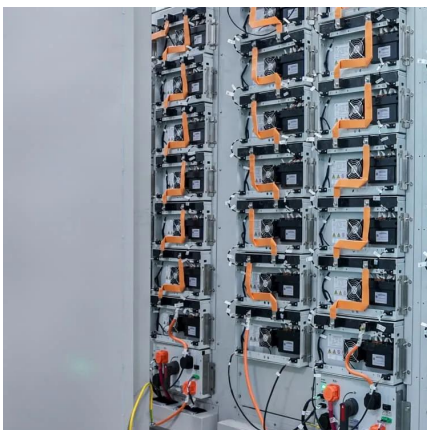

[Battery & Energy Management System Solutions
_Anri Power](#)

ANPL made a significant impact with its HULK 200 Integrated Energy Storage Cabinet, high-density backup power solutions for 5G base stations, and multi-specification lithium battery ...

[BESS Smart, Battery energy storage systems, ...](#)

Hybrid renewable energy as power supply for shelter Solar PV panels Energy Storage Battery Cabinet Energy storage system of communication base ...

[Indoor Photovoltaic Energy Cabinet, Base Station Energy ...](#)

An indoor photovoltaic energy cabinet is a compact, integrated energy storage system designed to be deployed inside telecom facilities. It combines lithium battery storage, PV input, and ...