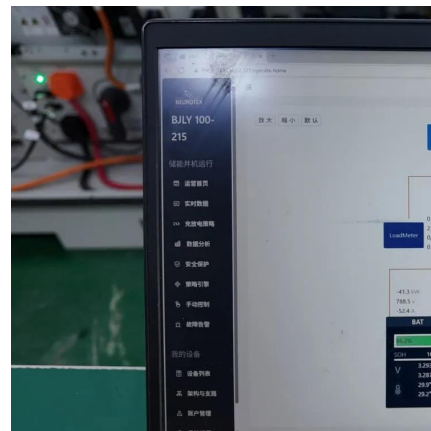

[Panorama Glass Lodge Iceland by ÖÖD ...](#)

Apr 17, 2020 · Imagine lying in bed in a tiny glass cabin at the foot of Iceland's most active volcano and watching the spectacle of the northern ...