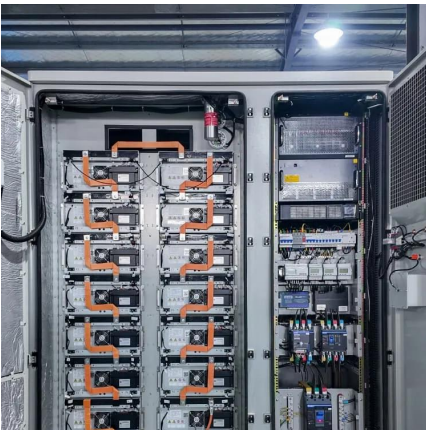

[What are Huawei's large energy storage ...](#)

Feb 7, 2024 · Huawei's large energy storage power supplies integrate seamlessly with existing power infrastructure. This integration ensures ...

[How does Huawei store energy? , NenPower](#)

Sep 26, 2024 · HOW DOES HUAWEI ENSURE THE SAFETY OF ITS ENERGY STORAGE SYSTEMS? Safety is a paramount consideration in the design and deployment of Huawei's ...

[Site Power Facility , Huawei Digital Power](#)

Huawei Site Power Facility offers energy-efficient, low-carbon power supply solutions, enabling carriers to build environmentally sustainable, resilient ...