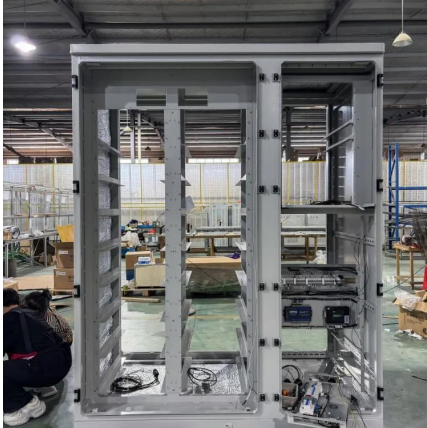

Huawei Energy Storage Power Supply Accessory Types