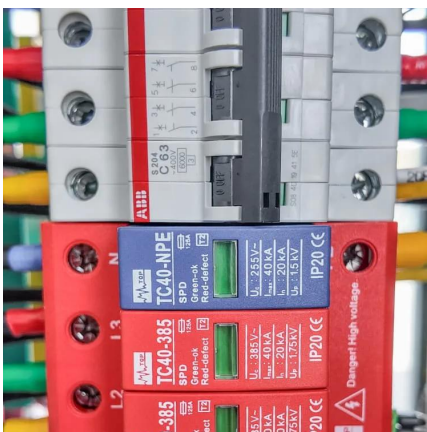

[Energy Storage System Products List , HUAWEI Smart PV ...](#)

Energy Storage System Products List covers all Smart String ESS products, including LUNA2000, STS-6000K, JUPITER-9000K, Management System and other accessories product series.