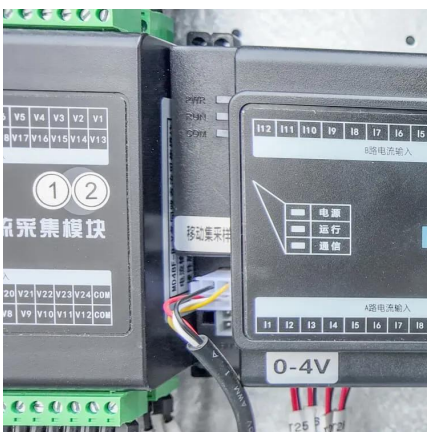

HUAWEI SuperPower Magnetic Power Bank

2 days ago · HUAWEI SuperPower Magnetic Power Bank, lightweight and slim, comes with a foldable stand as well as magnetic charging mode, mobile power mode, charger mode, three ...

Huawei Cell Phone Power Banks for sale , eBay

Get the best deals on Huawei Cell Phone Power Banks when you shop the largest online selection at eBay . Free shipping on many items , Browse your favorite brands , affordable ...

Best Power Banks for Huawei of 2025

IntroductionCapacityOutputPortabilityBrandConcl
usionChoosing the right power bank for your Huawei device is an important decision. By considering factors such as capacity, output, portability, and brand, you can select a power bank that meets your specific needs and ensures that you stay connected no matter where life takes you.See more on findthisbest 9.8/10Published: Nov 2, 2021Brand: YOBONAlibaba