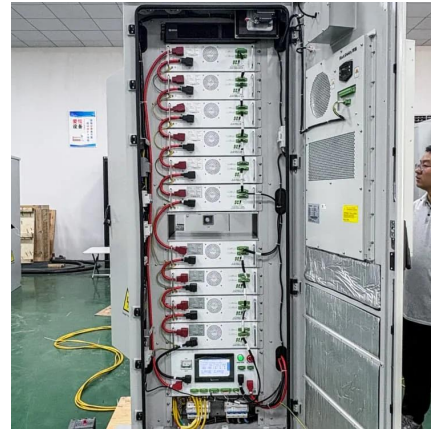

Convert sq m to sq ft

More information from the unit converter How many sq m in 1 sq ft? The answer is 0.09290304. We assume you are converting between square metre and square foot. You can view more ...

Convert kPa to PSI

Convert kPa to PSI - Conversion of Measurement Units Convert kilopascal to pound/square inch kPa PSI The above form works if you are measuring differential pressure, such as the ...

Contact Us

For catalog requests, pricing, or partnerships, please visit:
<https://llsolarenergy.co.za>

Scan QR Code for More Information