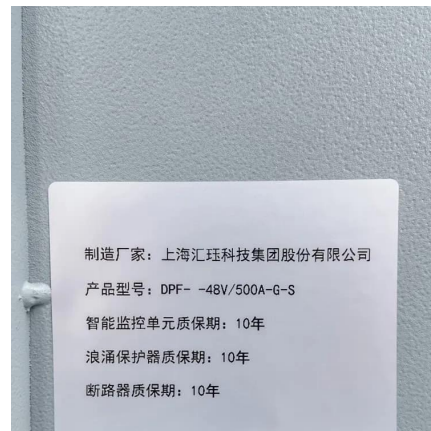

[Battery To Inverter Wire Size Calculator: What ...](#)

Apr 22, 2024 · The battery to inverter wire size calculator below will provide the size of the Copper wire that you need in AWG (American Wire Gauge) ...