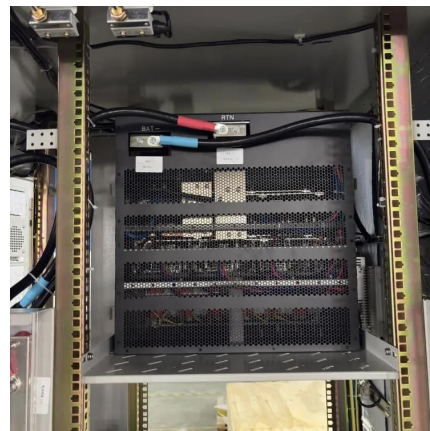

[Hot sale 1000 wh power station factory distributor](#)

Relate images Relate Tags wholesale himel circuit breaker China time delay circuit breaker high quality 2000 amp switchgear battery circuit breaker in china solar power station portable high ...

[Hot sale wholesale 2000 amp switchgear for sale](#)

Hot sale wholesale 2000 amp switchgear for sale exporter from China, we are the most expert supplier from USA with ISO9001 Certification. Also the items have been certified by mutiple ...