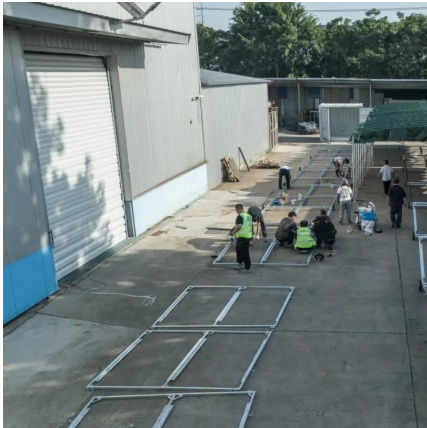

[4mw container energy storage cabinet model](#)

Feb 9, 2025 · The high efficiency of the ESSW energy storage system is guaranteed by the advanced battery technology and the integrated BMS. The lithium battery has a reduced ...

[Lithium Ion Battery Storage Cabinet , Storage Cabinet Supplier](#)

We are a supplier of high-quality Lithium Ion Battery Storage Cabinet, featuring a powder-coated steel chamber with self-closing, oil-damped doors for safe storage and controlled battery ...

Contact Us

For catalog requests, pricing, or partnerships, please visit:
<https://llsolarenergy.co.za>

Scan QR Code for More Information