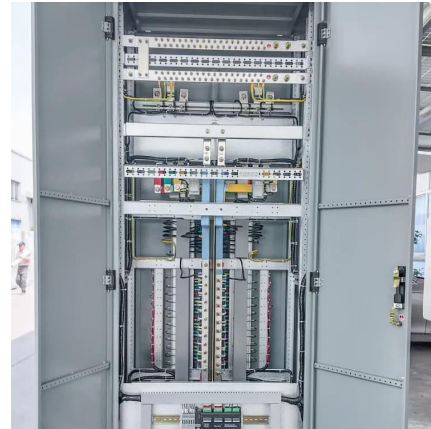

[Energy storage container, BESS container](#)

1 day ago · What is energy storage container? SCU uses standard battery modules, PCS modules, BMS, EMS, and other systems to form standard ...