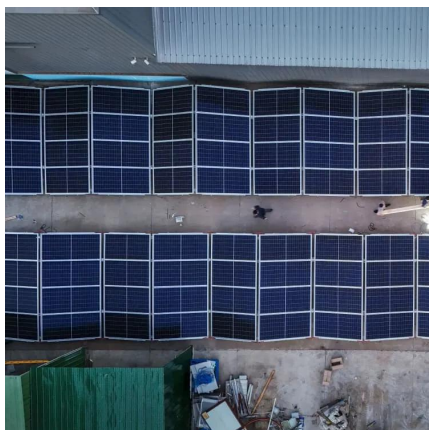

[HBP1200 Series (1.2/2.4 kVA) - Hybrid Solar Inverter & ESS ...](#)

3 days ago · The HBP1200 Series is a compact and cost-effective portable power station designed for residential and small office backup needs. Equipped with a built-in LiFePO4 ...