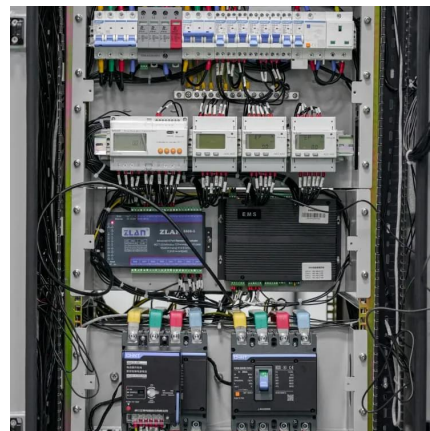

[Outdoor battery cabinet for communication base stations](#)

The outdoor integrated cabinet battery cabinet adopts a metal column frame structure, with the overall material made of galvanized steel plate + EPS sandwich panel or galvanized steel ...