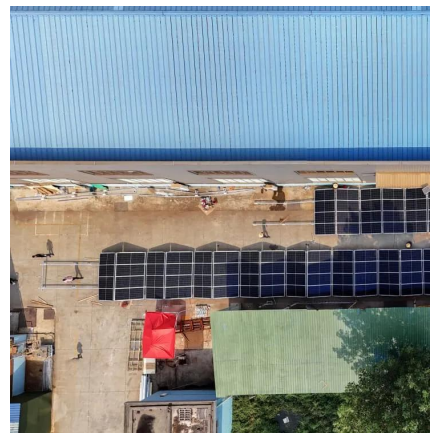

[Wind Power Box-type Substation Intelligent Monitoring](#)

Jun 4, 2021 · HF-XBJK2000W wind power box-type substation intelligent monitoring device is used for analog quantity acquisition, non-electric quantity protection, electrical quantity ...